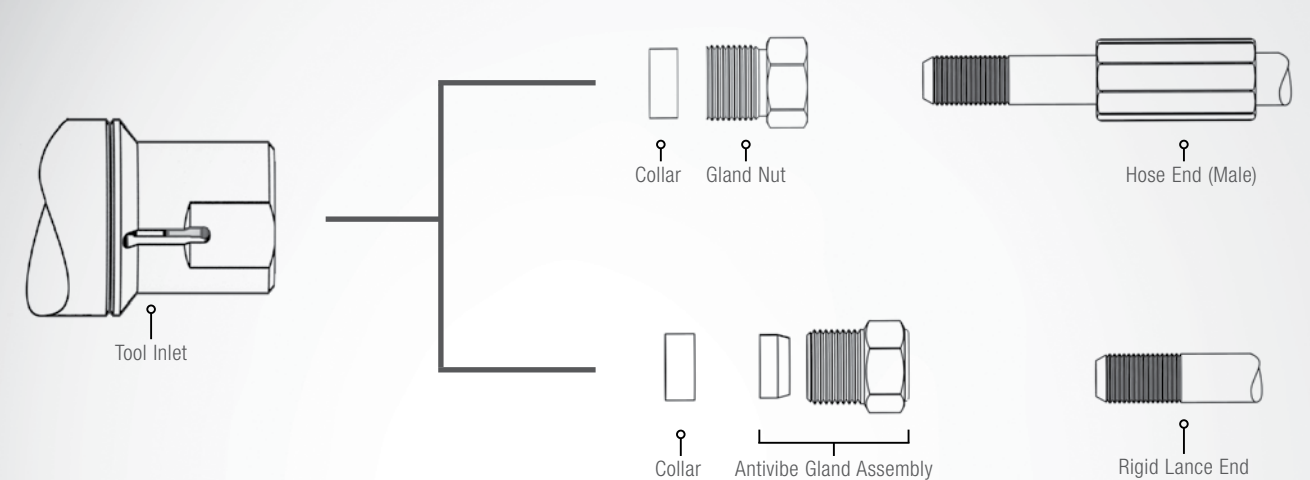

HOSE FITTINGS & ADAPTERS

9/16 HP (1-1/8 UNF)

TOOL MODELS:

- BC-H9-C
- BC-H9LF-C
- BC-H9XXLF-C-TI
- BJV-H9-F
- BJV-H9-S

- GO-H9-C
- UH-40-H9H9-0
- UH-40-H9H9-90
- UH-50-H9H9-0
- UH-50-H9H9-90

- UH-H9G12
- UH-H9G12-90
- UH-H9H6
- UH-H9H6-90
- UHS-H9H9